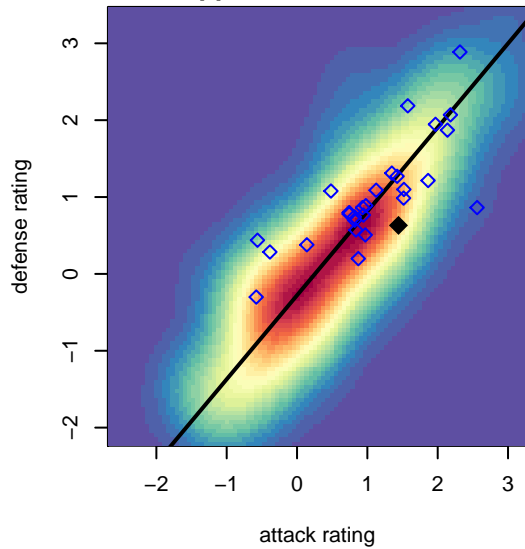

Dragons FC G05

Dragons FC
 Seattle, WA
 G05 total strength=1099
 attack=4.23 defense=1.88
 fall league = PSPL WSPL 1 U13
 spr league = Spr PSPL – '05 Super 1 U13

alt names used:
 DRAGONS FC
 Dragons FC G05
 Dragons FC G05
 Dragons FC G05
 Dragons FC G05
 Dragons FC G05
 DragonsFC G05
 DragonsFC G05
 DRAGONS FC G05A (WA)

**attack and defense variance (black dot)
relative to other teams
and top 10 in region**

**attack and defense rating
relative to others at age
and all opponents in last 13 months**

Performance relative to 13 month average