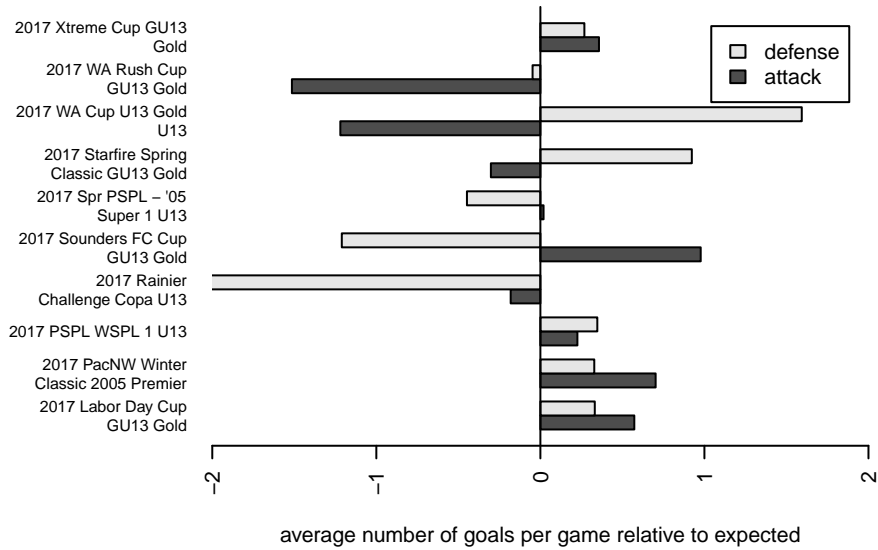

Dragons FC G05

Dragons FC
 Seattle, WA
 G05 total strength=1099
 attack=4.23 defense=1.88
 fall league = PSPL WSPL 1 U13
 spr league = Spr PSPL – '05 Super 1 U13

alt names used:
 DRAGONS FC
 Dragons FC G05
 Dragons FC G05
 Dragons FC G05
 Dragons FC G05
 Dragons FC G05
 DragonsFC G05
 DragonsFC G05
 DRAGONS FC G05A (WA)

Venues played:
 2017 Starfire Spring Classic GU13 Gold
 2017 Rainier Challenge Copa U13
 2017 Sounders FC Cup GU13 Gold
 2017 WA Rush Cup GU13 Gold
 2017 Xtreme Cup GU13 Gold
 2017 Labor Day Cup GU13 Gold
 2017 PSPL WSPL 1 U13
 2017 PacNW Winter Classic 2005 Premier
 2017 Spr PSPL – '05 Super 1 U13
 2017 WA Cup U13 Gold U13

**attack and defense variance (black dot)
relative to other teams
and top 10 in region**

**attack and defense rating
relative to others at age
and all opponents in last 13 months**

Performance relative to 13 month average