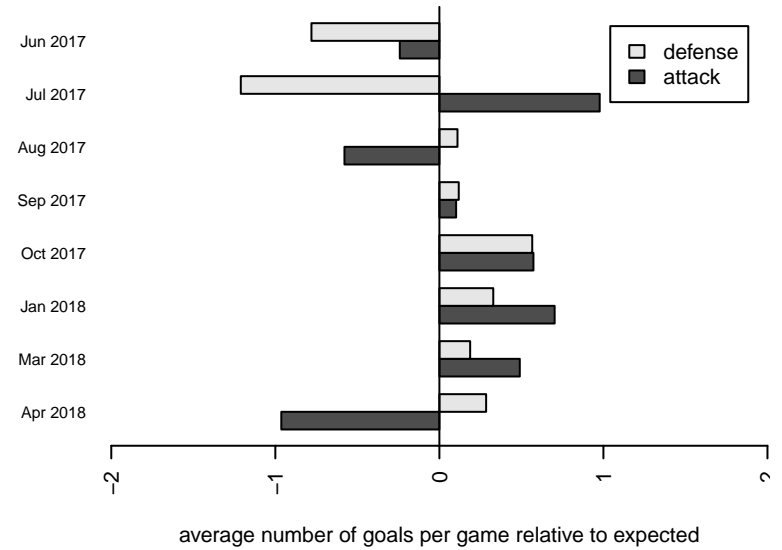

Performance relative to 13 month average