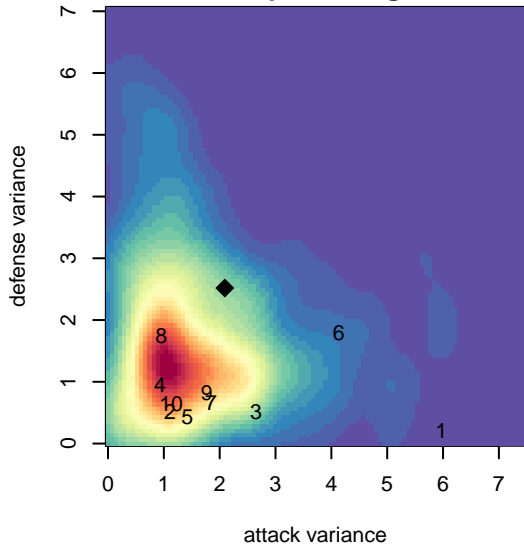

Dragons FC G05

Dragons FC
 Seattle, WA
 G05 total strength=1099
 attack=4.23 defense=1.88
 fall league = PSPL WSPL 1 U13
 spr league = Spr PSPL – '05 Super 1 U13

alt names used:
 DRAGONS FC
 Dragons FC G05
 Dragons FC G05
 Dragons FC G05
 Dragons FC G05
 Dragons FC G05
 DragonsFC G05
 DragonsFC G05
 DRAGONS FC G05A (WA)

**attack and defense variance (black dot)
relative to other teams
and top 10 in region**

**attack and defense rating
relative to others at age
and all opponents in last 13 months**

Performance relative to 13 month average