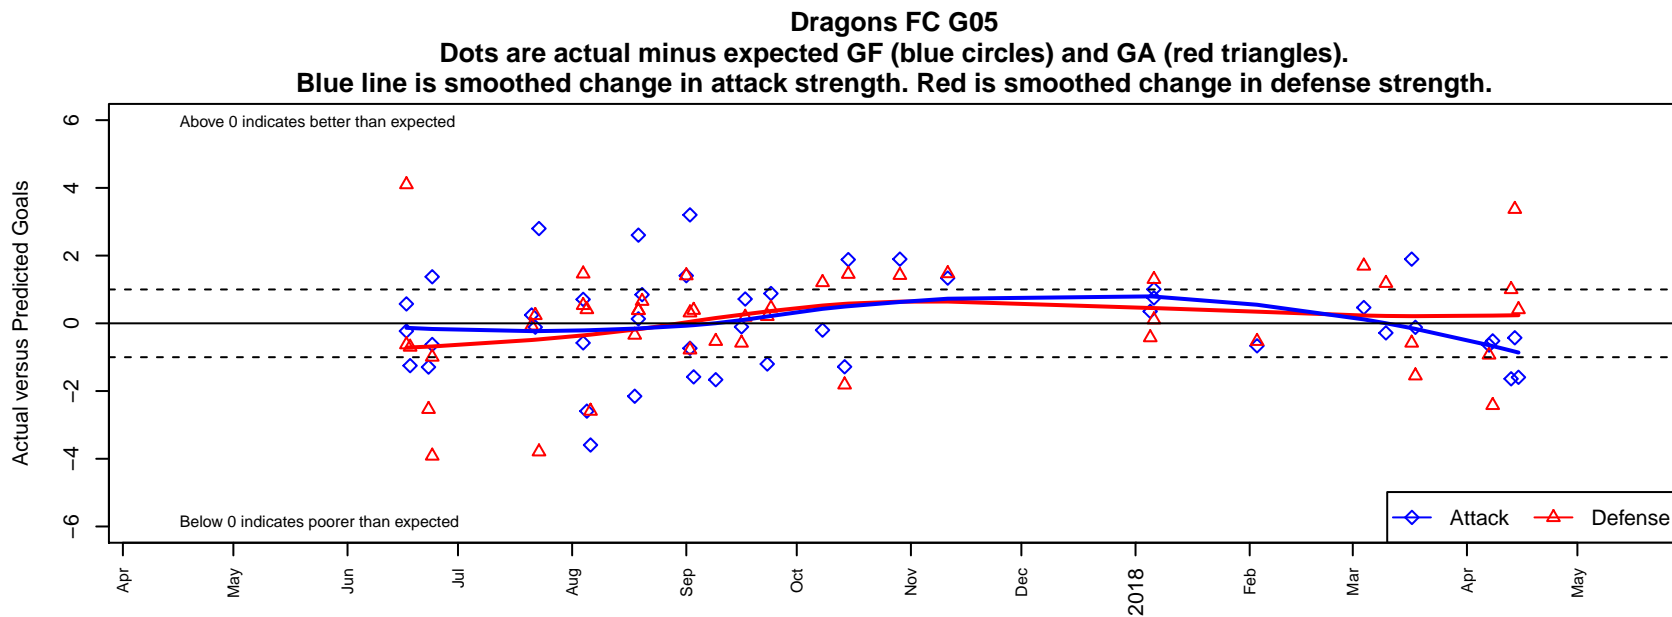

Dragons FC G05

Dragons FC
 Seattle, WA
 G05 total strength=1099
 attack=4.23 defense=1.88
 fall league = PSPL WSPL 1 U13
 spr league = Spr PSPL – '05 Super 1 U13

alt names used:
 DRAGONS FC
 Dragons FC G05
 Dragons FC G05
 Dragons FC G05
 Dragons FC G05
 Dragons FC G05
 DragonsFC G05
 DragonsFC G05
 DRAGONS FC G05A (WA)

**attack and defense variance (black dot)
relative to other teams
and top 10 in region**

**attack and defense rating
relative to others at age
and all opponents in last 13 months**

Performance relative to 13 month average